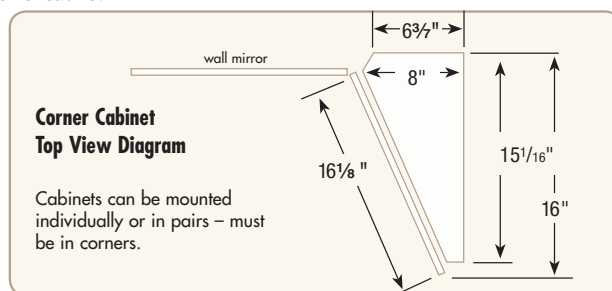

Narrow Body Cabinet

- Beveled or polished edge mirror
- Rust resistant painted steel or plastic body
- Adjustable shelves
- Reversible

Model	Description	Finish	Wall Opening Size	Overall Size	Shelving Options
735-36	Pol. Edge - Steel Body	WH	10$\frac{1}{2}$x34x3$\frac{3}{8}$	12x36	G
740-36	Chr. Frame - Steel Body	CH	10$\frac{1}{2}$x34x3$\frac{3}{8}$	12x36	G
768-36	Bev. Edge - Steel Body	WH	10$\frac{1}{2}$x34x3$\frac{3}{8}$	12x36	G
740M34	Chr. Frame - Plastic Body	CH	10$\frac{1}{2}$x34x3$\frac{1}{2}$	12x36	
735M34	Pol. Edge - Plastic Body	WH	10$\frac{1}{2}$x34x3$\frac{1}{2}$	12x36	G
768M34	Bev. Edge - Plastic Body	WH	10$\frac{1}{2}$x34x3$\frac{1}{2}$	12x36	
769P34	Pol. Edge Flush Mt.	WH	12$\frac{1}{2}$x34x4	14x36	

Corner Cabinet

- Framed or frameless mirror
- Available with matching mirror frame and cabinet trim
- Rust resistant painted steel body
- Surface mount
- Fixed shelves
- Reversible

Model	Description	Trim Finish	Wall Opening Size	Overall Size
J672SS*	Metal Frame	CH	n/a	17$\frac{1}{4}$x31x9$\frac{7}{8}$
860P30	Metal Frame	BR, CH, WH	n/a	16x30x8
860P36	Metal Frame	BR, CH, WH	n/a	16x36x8
862P30	Polished Edge	WH	n/a	16x30x8
862P36	Polished Edge	WH	n/a	16x36x8
867P30	Beveled Edge	CH, WH	n/a	16x30x8
867P36	Beveled Edge	CH, WH	n/a	16x36x8

Note:
* 90° corner cabinet

Louver Door Cabinet

- 1" door thickness
- Louvers can be painted or stained to match bathroom decor (except model 891M)
- Rust resistant painted steel or plastic body
- Reversible (flat top models only)