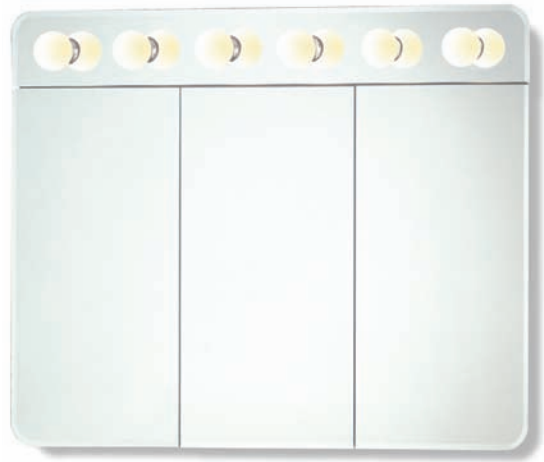

J902

J902WH

Economy Cabinet

- MDF framed mirror and body
- Fixed shelves
- Reversible
- Surface mount

Model	Description	Finish	Wall Opening Size	Overall Size
J902	Oak Finish	n/a	n/a	16x20x4¾
J902WH	White Finish	WH	n/a	16x20x4¾
J982	Oak Finish	n/a	n/a	16x26x4¾
J982WH	White Finish	WH	n/a	16x26x4¾

Lighted Beveled Edge Tri-View New!

- Built in light fixture
- Beveled edge mirror
- Rust resistant painted steel body
- Concealed hinges
- Two fixed shelves
- Surface mount

Model	Description	Wall Opening Size	Overall Size
J455230	Surface Mount	n/a	30x36½x5¼
J455236	Surface Mount	n/a	36x36½x5¼
J455248	Surface Mount	n/a	48x36½x5¼