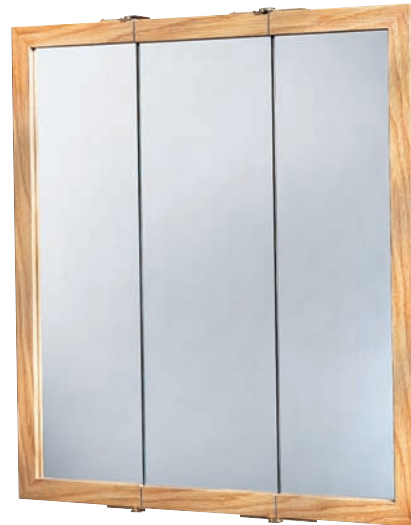

J907236/JCR93679

J902236 / JCR93629

Economy Wood Finish Tri-View

- MDF body and framed mirror
- Two fixed shelves
- Surface mount
- Reversible

Model	Description	Wall Opening Size	Overall Size
J962224	White Finish	n/a	24x26x4 $\frac{3}{4}$
J962230	White Finish	n/a	30x26x4 $\frac{3}{4}$
J962236	White Finish	n/a	36x26x4 $\frac{3}{4}$
J967224	Oak Finish	n/a	24x26x4 $\frac{3}{4}$
J967230	Oak Finish	n/a	30x26x4 $\frac{3}{4}$
J967236	Oak Finish	n/a	36x26x4 $\frac{3}{4}$