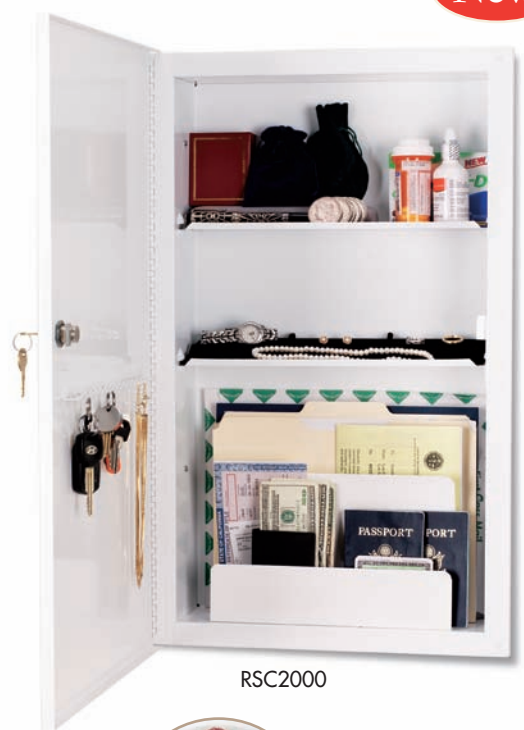

J967224

J962224

New!

Deluxe Recessed Security Cabinet

RSC2000

Combo lock

- Tamper resistant, 14 gauge painted steel door
- Keyed security lock (combo lock available)
- Key/jewelry rack
- Concealed hinge
- Adjustable tip-resistant shelves
- Padded compartment jewelry tray
- Rust resistant painted steel body
- Document holder