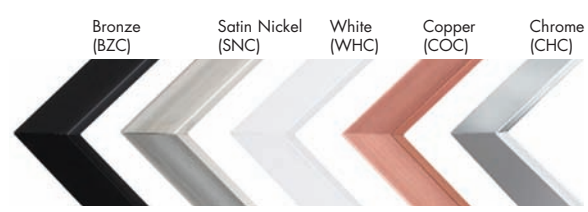

New!

Contemporary Studio V Cabinet

- Framed beveled edge exterior mirror
- Comfort grip door design
- 170 degree soft-close European hinges
- Interior door and body mirrors
- 1/4" thick, adjustable glass shelves
- Rust resistant stainless steel or painted steel body

Model	Finish	Wall Opening Size	Overall Size
S568244***	stainless steel / white	14 1/4 x 24 x 4	15 x 25
S568344***	stainless steel / white	14 1/4 x 34 x 4	15 x 35
S568246***	stainless steel / white	14 1/4 x 24 x 6	15 x 25
S568346***	stainless steel / white	14 1/4 x 34 x 6	15 x 35

Notes:
*** 1) Choose your 2 digit body finish code: stainless steel (SS) or white (WH) and
2) Your 3 digit finish code: see below for color options

Traditional Studio V Cabinet

- Framed beveled edge exterior mirror
- Comfort grip door design
- 170 degree soft-close European hinges
- Interior door and body mirrors
- 1/4" thick, adjustable glass shelves
- Rust resistant stainless steel or painted steel body

Model	Finish	Wall Opening Size	Overall Size
Beveled Mirror			
S568244***	stainless steel / white	14 1/4 x 24 x 4	15 x 25
S568344***	stainless steel / white	14 1/4 x 34 x 4	15 x 35
S568246***	stainless steel / white	14 1/4 x 24 x 6	15 x 25
S568346***	stainless steel / white	14 1/4 x 34 x 6	15 x 35

Notes:
*** 1) Choose your 2 digit body finish code: stainless steel (SS) or white (WH) and
2) Your 3 digit finish code: see below for color options

Kits

Model	Description
G150024	Surface mount kit for 24" high cabinet with 4" depth
G150034	Surface mount kit for 34" high cabinet with 4" depth
G1520	Gangable kit for 24" and 34" high cabinets
G1525	Vertical gangable kit
G1530	Semi-recessed kit for 24" high cabinet with 6" depth
G1540	Semi-recessed kit for 34" high cabinet with 6" depth
G152025	Surface mount kit for 20" wide x 25" high cabinet