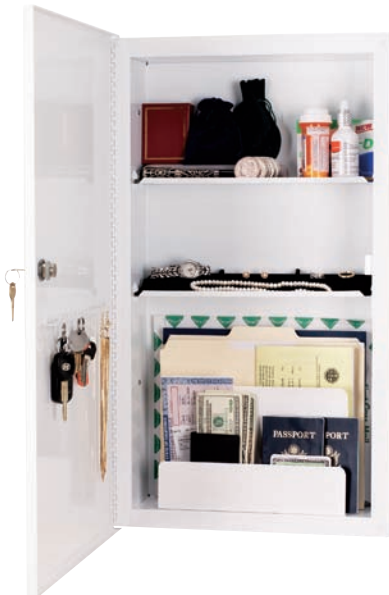

Single Swings

Tri-Views

STYLE - SELECTION - SERVICE

Specialties

Accessories

1946 East 46th Street, Los Angeles, CA 90058-2096
Phone: 800-325-8351 • Fax: 800-882-6489
Phone: 323-235-6800 • Fax: 323-235-6878
www.jensen-ind.com