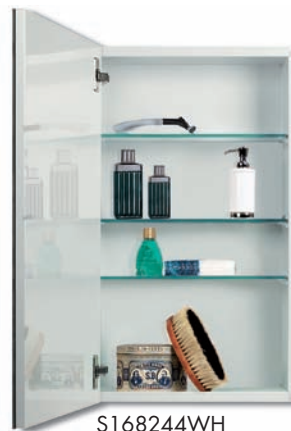

Studio I Cabinet

- 1/2" Beveled edge or polished mirror
- Pan door
- 125 degree European hinges
- 3/16" thick adjustable glass shelves
- Rust resistant painted steel body
- Reversible

Model		Wall Opening Size	Overall Size
Beveled Mirror	Polished Mirror		
S168244WH	S135244WH	14 1/4x24x4	15x25
S168344WH	S135344WH	14 1/4x34x4	15x35

Notes:
Most models can be semi-recessed, surface mounted or ganged. Additional kits are required. See page 11.

S168244WH