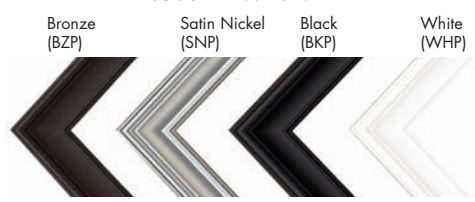

Traditional Studio V Cabinet

- Framed beveled edge exterior mirror
- Comfort grip door design
- 170 degree soft-close European hinges
- Interior door and body mirrors
- 1/4" thick, adjustable glass shelves
- Rust resistant stainless steel or painted steel body

Model	Finish	Wall Opening Size	Overall Size
Beveled Mirror			
S568244***	stainless steel / white	14 1/4 x 24 x 4	15 x 25
S568344***	stainless steel / white	14 1/4 x 34 x 4	15 x 35
S568246***	stainless steel / white	14 1/4 x 24 x 6	15 x 25
S568346***	stainless steel / white	14 1/4 x 34 x 6	15 x 35

Notes:
*** 1) Choose your 2 digit body finish code: stainless steel (SS) or white (WH) and
2) Your 3 digit finish code: see below for color options

S568244WHSNP