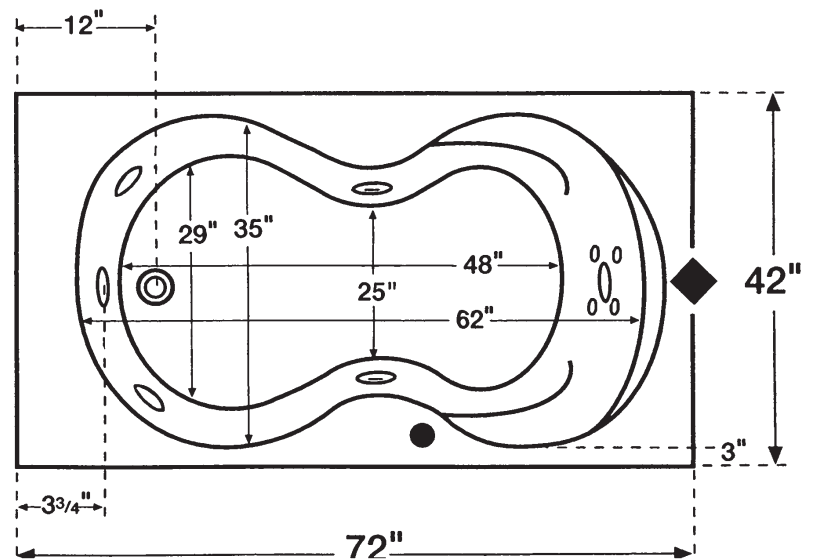

### DIMENSIONS:

Whirlpool - 72" x 42" x 20-3/4"

Aerobath - 72" x 42" x 21-3/4"

**WEIGHT:** Whirlpool - 175 lbs.  
Soaking Tub - 155 lbs.

**OPERATING LEVEL:** 62 US gals.

**TO OVERFLOW:** 79 US gals.

**PUMP/MOTOR:** U.L. listed, 2 Hp, 115v, 13.5 amp  
1 ph, 60hz, self-draining

**SLOPE TO DRAIN:** 1/4" per Ft.

◆ Denotes standard pump location

• Denotes standard EASI-INSTALL air switch location

\*Add 1" to overall height for Aerobath™ & Combination Baths. Dimensions with molded tile flange ±1/8.

Dimensions and specifications subject to change without notice. ©American Whirlpool, a division of the Praxis Companies, LLC.