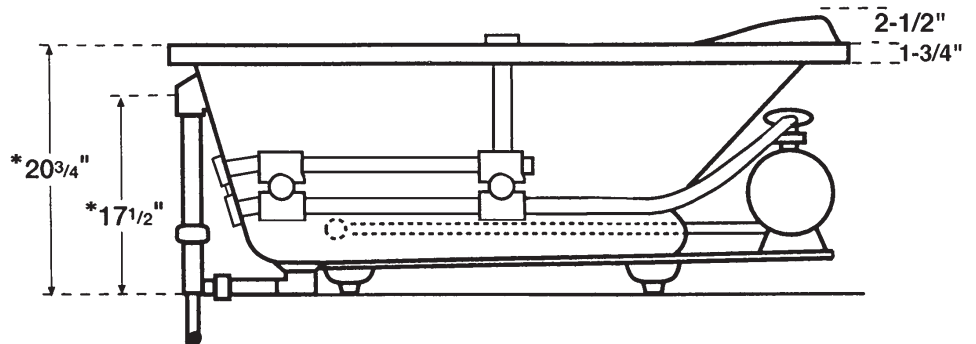

◆ Denotes standard pump location

• Denotes standard EASI-INSTALL air switch location

\*Add 1" to overall height for Aerobath™ & Combination Baths. Dimensions with molded tile flange ±1/8.

Dimensions and specifications subject to change without notice. ©American Whirlpool, a division of the Praxis Companies, LLC.