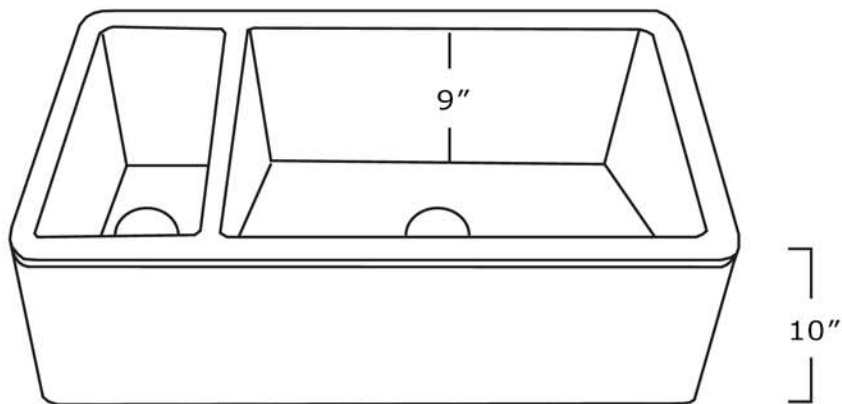

WHITEHAUS COLLECTION®

A Collection of Fine Products

www.whitehauscollection.com

QUATRO ALCOVE

MODEL # WHQDB542

Fireclay sinks may have slight variations in size.
We recommend that the sink be on site when cabinets are being manufactured.