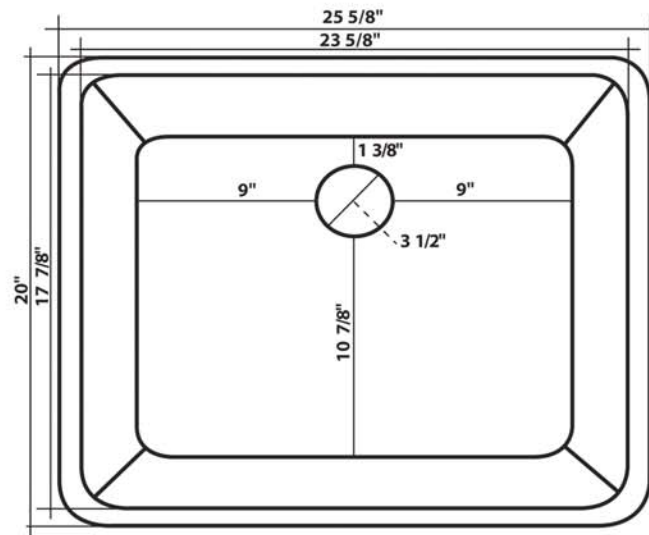

WHITEHAUS COLLECTION®

A Collection of Fine Products

www.whitehauscollection.com

A Division of W.P.S.I.

Symphonyhaus

MODEL # WH5014

* Sink tapers slightly on the sides.

Fireclay sinks may have slight variations in size.
We recommend that the sink be on site when cabinets are being manufactured.