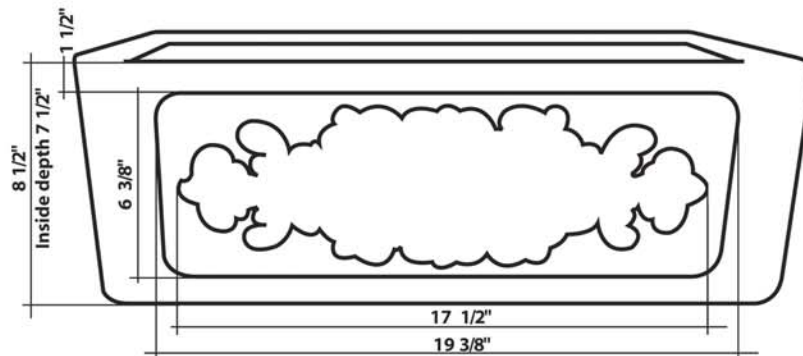

WHITEHAUS COLLECTION®

A Collection of Fine Products

www.whitehauscollection.com

A Division of W.P.S.I.

Symphonyhaus

MODEL # WH5014

* Sink tapers slightly on the sides.

Fireclay sinks may have slight variations in size.
We recommend that the sink be on site when cabinets are being manufactured.