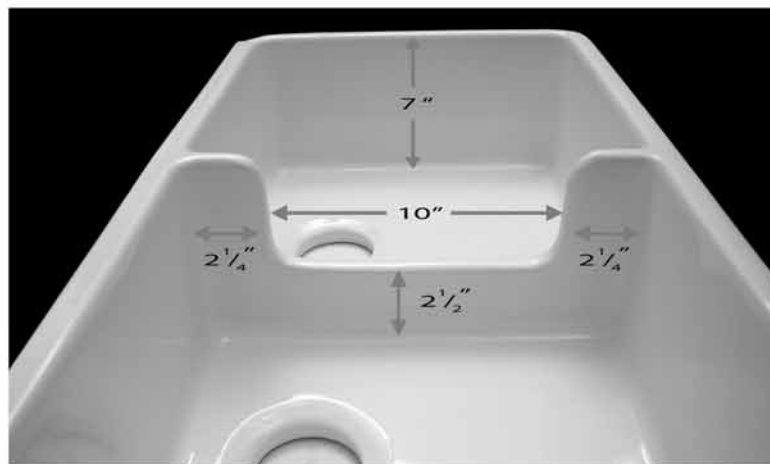

LIVE WITH STYLE!

589 Boston Post Rd - West Haven, CT 06516 USA - Tel: 203.479.8466 - Fax: 203.479.8477

E-mail: info@whitehauscollection.com - Toll Free Tel: 800.527.6690 - Toll Free Fax: 800.694.4837