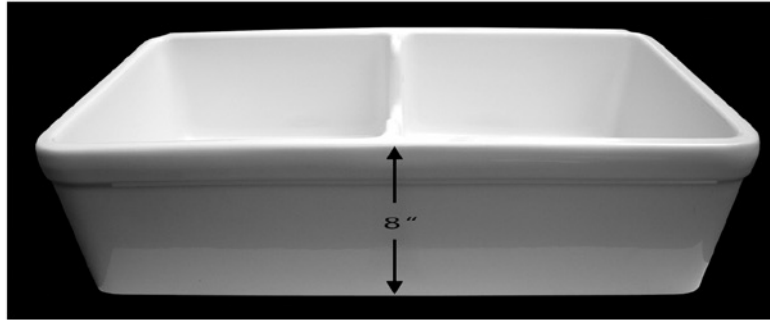

WHITEHAUS®
COLLECTION
A Collection of Fine Products

whitehauscollection.com

Short Wall Farmhaus Fireclay Sink Model # 5123

Outside Dimentions:

32" x 17 1/2" x 8"

Inside Bowl Dimensions:

15 1/2" x 14 1/2" x 7"