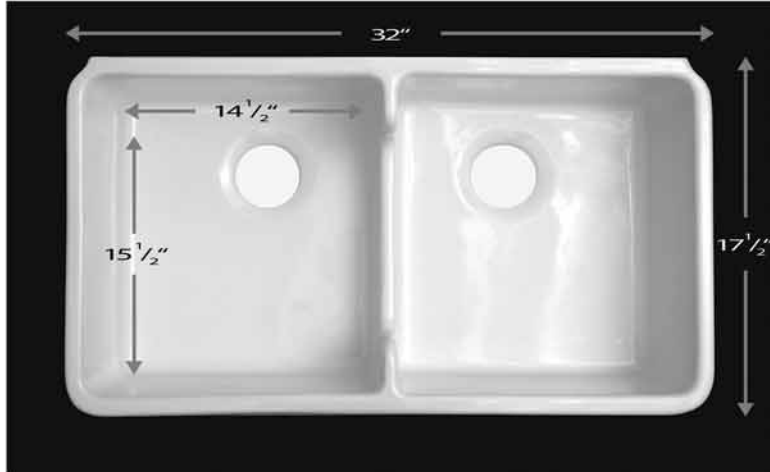

WHITEHAUS®
COLLECTION
A Collection of Fine Products

whitehauscollection.com

Short Wall Farmhaus Fireclay Sink Model # 5123

Outside Dimentions:

32" x 17 1/2" x 8"

Inside Bowl Dimensions:

15 1/2" x 14 1/2" x 7"