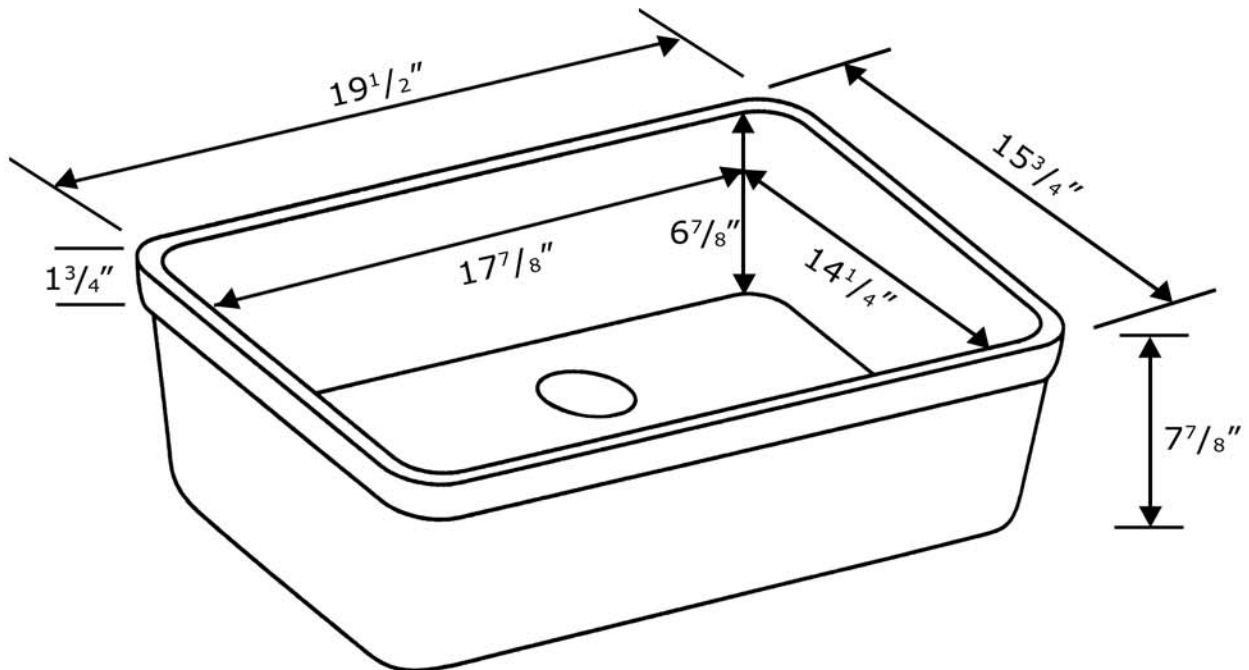

## FARMHAUS FIRECLAY

MODEL # 507

\* Farmhaus Fireclay sinks may have slight variations in size -  
We recommend that the sink be on site when cabinets are  
being ordered or manufactured.