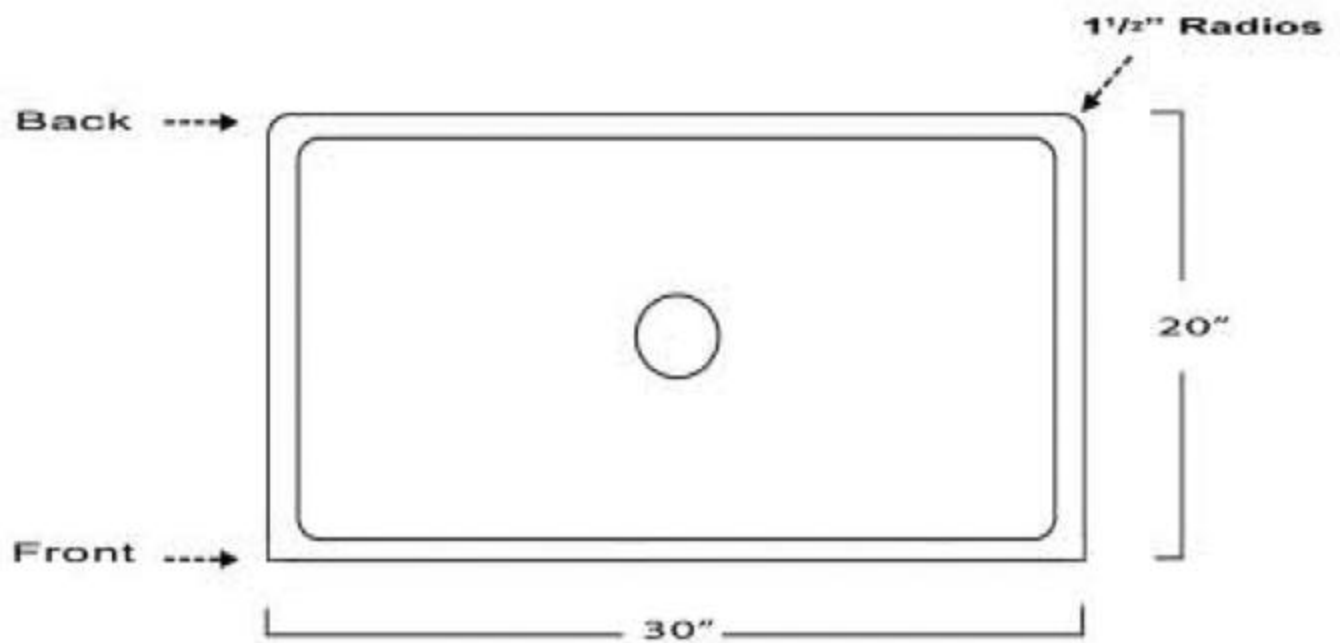

WHITEHAUS COLLECTION®

A Collection of Fine Products

www.whitehauscollection.com

WHC4030

Overall Dimensions: 30" x 20" x 10"